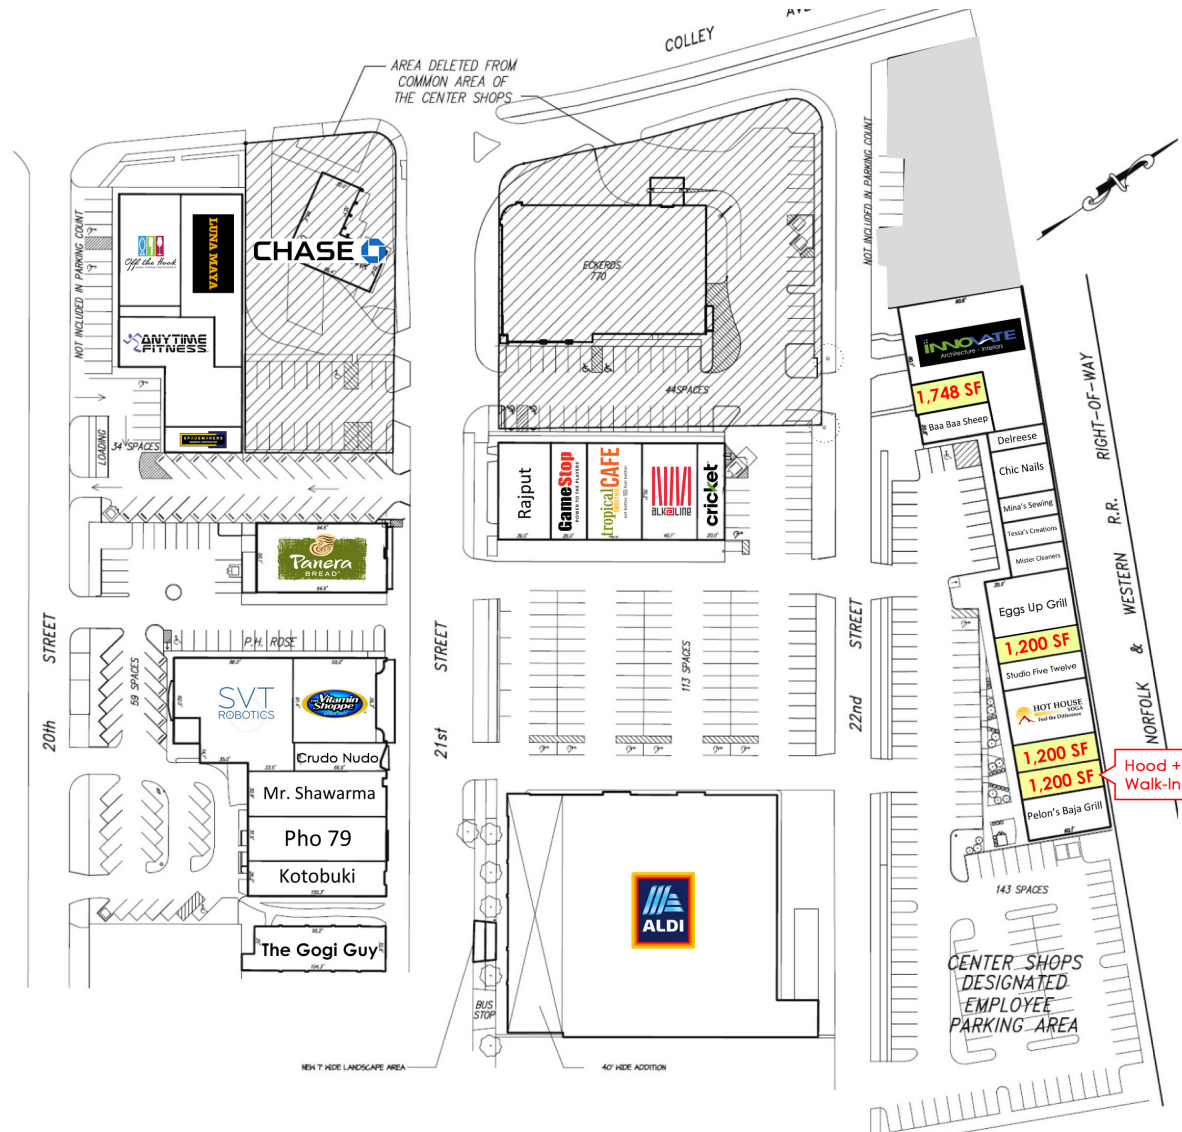

THE CENTER SHOPS

W. 21ST ST. | NORFOLK, VA

PROPERTY OUTLINE

SHOPPING CENTER SUMMARY • • •

Available SF: 1,200 - 1,748 SF
Lease Rate: \$24 PSF, NNN
Total GLA: 131,309 SF
Anchor: Aldi

DEMOGRAPHICS • • •	1 MI.	3 MI.	5 MI.
Population:	20,798	103,873	249,103
Total Households:	8,997	40,089	94,943
Avg. Household Income:	\$81,251	\$78,639	\$68,010

SHOPPING CENTER OVERVIEW • • •

Located in the densely populated 21st Street corridor, The Center Shops is the premier retail destination for Norfolk shoppers and diners. This 131,309 SF shopping center is home to a wide variety of national, regional, and local retailers and restaurants, such as Luna Maya, Alkaline Ramen, Crudo Nudo, Hot House Yoga, Panera, Vitamin Shoppe, Tropical Smoothie, and more.

SHOPPING CENTER HIGHLIGHTS • • •

- Small shop space available
- Second generation restaurant space with 18' hood and walk in
- Ample parking
- Over 15,000 VPD on Colley Ave. and over 12,000 VPD on 21st St.

THE CENTER SHOPS

W. 21ST ST. | NORFOLK, VA

SITE PLAN

THE CENTER SHOPS

2000 Colley	Off The Hook
2010 Colley	Luna Maya
780 W. 20th	Anytime Fitness
768 W. 20th	Spacemakers
737/739 W. 21st	Panera Bread
730 W. 20th	SYT Robotics
729 W. 21st	Vitamin Shoppe
727 W. 21st	Crudo Nudo
725 W. 21st	Mr. Shawarma
723 W. 21st	Pho 79
721 W. 21st	Kotobuki
717 W. 21st	The Gogi Guy
742 W. 21st E	Rajput
742 W. 21st A	Gamestop
742 W. 21st B	Tropical Smoothie
742 W. 21st F	Alkaline
742 W. 21st H	Cricket Wireless
730 W. 21st	Aldi
758 W. 22nd	Available
754 W. 22nd	Baa Baa Sheep
738 W. 22nd 1/2/3	Chic Nails
738 W. 22nd 4	Mina's Sewing
738 W. 22nd 5	Tessa's Creations
738 W. 22nd 6	Mister Cleaners
738 W. 22nd 7	Eggs Up Grill
738 W. 22nd 9	Available
738 W. 22nd 10	Studio Five Twelve
738 W. 22nd 11	Hot House Yoga
738 W. 22nd 13	Available
738 W. 22nd 14	Available
738 W. 22nd 15	Pelon's Baja Grill