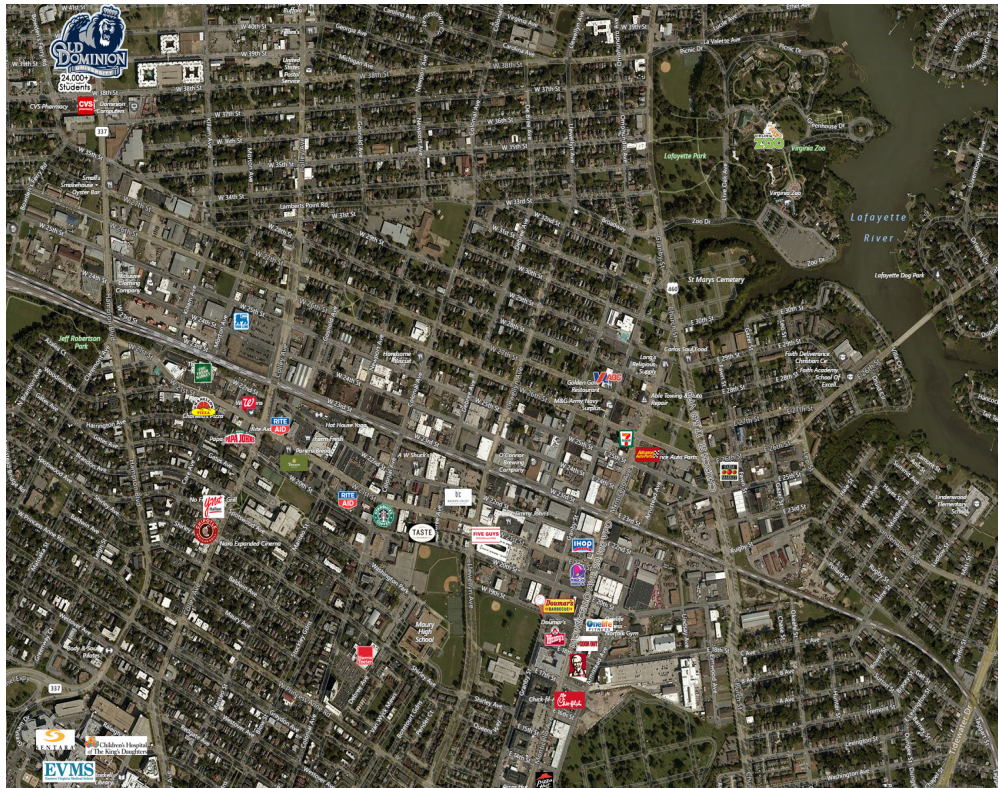

SHOPPING CENTER OVERVIEW • • •

Located in the densely populated 21st Street corridor, The Center Shops is the premier retail destination for Norfolk shoppers and diners. This 131,309 SF shopping center is home to a wide variety of national, regional, and local retailers and restaurants, such as Luna Maya, Alkaline Ramen, Crudo Nudo, Hot House Yoga, Panera, Vitamin Shoppe, Tropical Smoothie, and more.

THE CENTER SHOPS

W. 21ST ST. | NORFOLK, VA

SITE PLAN

THE CENTER SHOPS

2000 Colley	Off The Hook
2010 Colley	Luna Maya
780 W. 20th	Anytime Fitness
768 W. 20th	Spacemakers
737/739 W. 21st	Panera Bread
730 W. 20th	SYT Robotics
729 W. 21st	Vitamin Shoppe
727 W. 21st	Crudo Nudo
725 W. 21st	Mr. Shawarma
723 W. 21st	Pho 79
721 W. 21st	Kotobuki
717 W. 21st	The Gogi Guy
742 W. 21st E	Rajput
742 W. 21st A	Gamestop
742 W. 21st B	Tropical Smoothie
742 W. 21st F	Alkaline
742 W. 21st H	Cricket Wireless
730 W. 21st	Aldi
758 W. 22nd	Available
754 W. 22nd	Baa Baa Sheep
738 W. 22nd 1/2/3	Chic Nails
738 W. 22nd 4	Mina's Sewing
738 W. 22nd 5	Tessa's Creations
738 W. 22nd 6	Mister Cleaners
738 W. 22nd 7	Eggs Up Grill
738 W. 22nd 9	Available
738 W. 22nd 10	Studio Five Twelve
738 W. 22nd 11	Hot House Yoga
738 W. 22nd 13	Available
738 W. 22nd 14	Available
738 W. 22nd 15	Pelon's Baja Grill

THE CENTER SHOPS

W. 21ST ST. | NORFOLK, VA

LOCAL AREA

VENTURE
REALTY GROUP

RESTAURANTS

Alkaline
Pelons Baja Grill
Luna Maya
Off the Hook
Eggs Up Grill
Panera
Crudo Nudo
Pho 79
Kotobuki
Tropical Smoothie
Rajput Indian Cuisine
Little Dog Diner
Town Center Cold Pressed
No Grill Grill
Green Onion
Fair Grounds
Chipotle
Strawberry Fields
YNot Italian
Cold Stone Creamery
Yorgos Bagelashery
Redwood Smoke Shack
Starbucks
Cafe Stella
Cogans Pizza
Kappo Nara Ramen
Kobros Coffee
Bangkok Garden
Jesse's Taco Bistro
Five Guys
80/20 Burger Bar
Doumars Cones and BBQ
The Fishin' Pig
Union Taco
Coalescence Coffee Co.
Bakers Crust
TASTE
Toast
Mea Culpa Cafe
Handsome Biscuit
Orapex